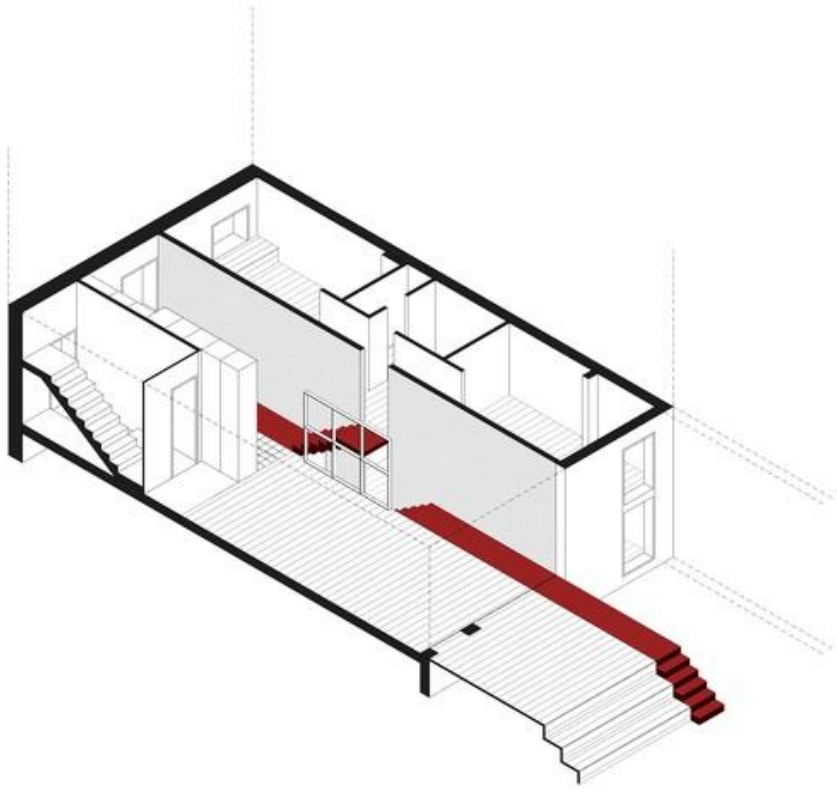

CML House / Ricardo Torrejón + Arturo Chadwick

Integrated Doors in Mooloolaba Residential Project | Centor

Minimalist Window - Guillotine | Vitrocsa

Countryside Villa / MIDE architetti

Text description provided by the architects. Remodelling an old ground floor flat with the request, almost impossible to fulfil, to increase its surface, becomes a perfect excuse for us to propose both a horizontal and a vertical redistribution of the place.

MORE RENOVATION

Triplex Apartment in Prague / Lenka Míková & Markéta Bromová

La Casa di Andrea / studio duearchitetti

Lo Contador House / GNP Arquitectos

[More Renovation »](#)

Considering the difference of height that existed between the interior surface and its prolonged back garden and having quite a big free fall, we decided to lower the level of one part of the floor in order to insert an intermediate platform. At the same time, this intervention connects one part of the house with the level of the garden and lifts the other one over the inside and the outside domestic landscape.

MOST VISITED

75 Valentines for Architects and (Architecture) Lovers

This Magnetic Drill Screws Through Wood Leaving No Visible Holes

Look Inside a Selection of Danish, Finnish, Norwegian and Swedish Architecture Offices, Photographed by Marc Goodwin